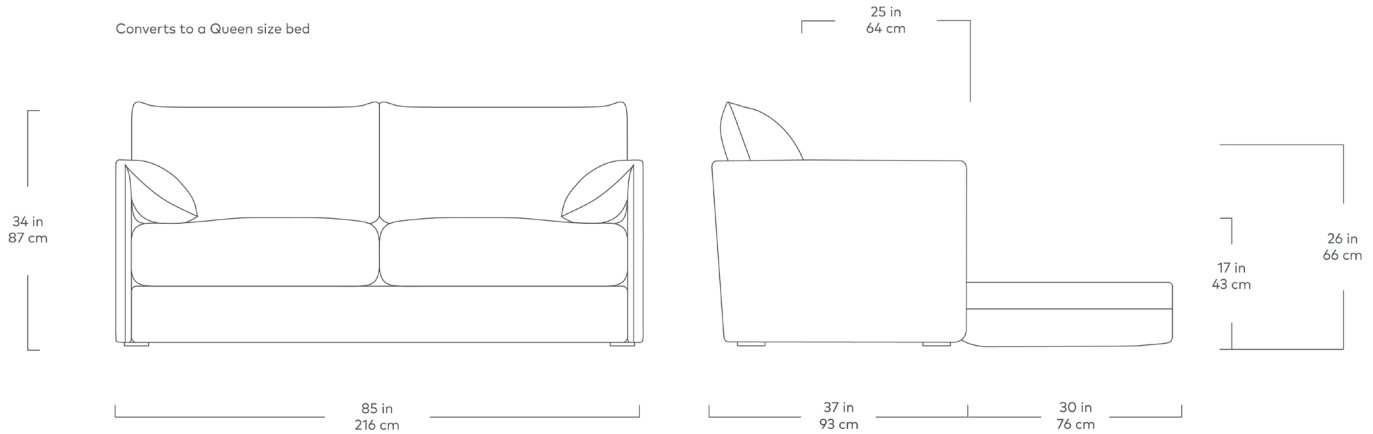

Neru Sofabed

- Converts to a queen size bed.
- Bed recommended for occasional use only.
- Easy-pull fabric handles are concealed on the backside of seat cushions to allow simple conversion between sofa and bed.
- Features French seams on slender arms.
- Reversible back cushions are high resiliency polyurethane foam wrapped in a sterilized feather and poly envelope.
- Seat cushions are high resiliency polyurethane foam with Dacron layered on top.
- Integrated bolsters contain a sterilized feather and poly mix filling.
- Features a removable, pre-shrunk, machine-washable cotton top sheet which fastens securely to the bed.
- Solid wood block feet with a black finish.
- Felt pads on the bottom of the feet to protect hardwood floors.
- Manufactured to meet California TB117-2013 and U.S. CPSC fire safety standards without the use of flame retardant additives in the upholstery foam.
- All fabric is California TB117-2013 certified and double rub tested.

Gus*